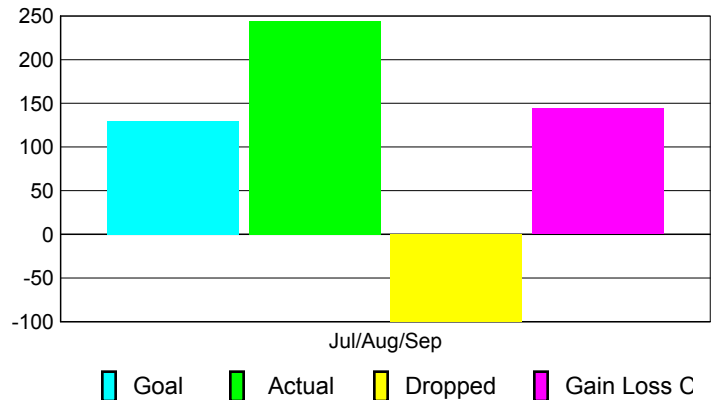

Membership Results 2010-2011

Goal, New, Dropped, Gain/Loss

Comparison of Membership Gain/Loss

Current Year Compared to the Previous Year