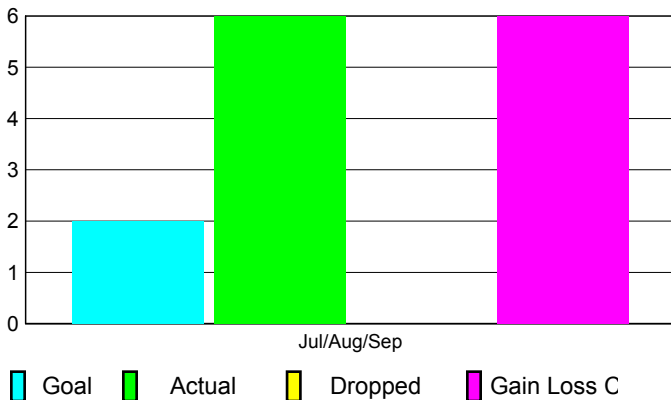

2010-2011 GMT Reports for District (or Undistricted) **District 324C4 INDIA**

GMT: Adv K G RAMA KRISHNA MUR

Location: INDIA

GMT CA: 6

CLUBS

Club Results
2010-2011

Clubs
2009-2010

Month	New Club Goal	Actual New Clubs	Actual Dropped Clubs	Gain/Loss of Clubs	Gain/Loss of Clubs
Jul/Aug/Sep	2	6	0	6	4
Totals	2	6	0	6	4

Club Results 2010-2011

Goal, New, Dropped, Gain/Loss

Comparison of Club Gain/Loss

Current Year Compared to the Previous Year

YTD Status Quo Clubs 2010-2011

Status Quo Clubs Compared to Status Quo Members

MEMBERSHIP